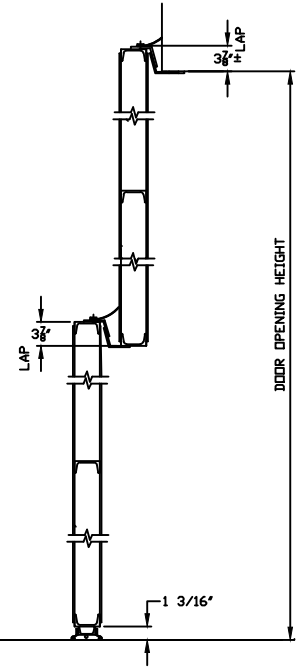

NOTE:- UL LABELED TWO SECTION VERTICAL LIFT DOORS ARE AVAILABLE UP TO 12'-0" WIDEX 10'-0" HEIGHT OPENINGS.
 THE OVERSIZE CERTIFICATE IS AVAILABLE FOR DOOR OPENINGS EXCEEDING 12'-0" BUT NOT 15'-0" IN WIDTH, AND EXCEEDING 10'-0" BUT NOT 12'-6" IN HEIGHT.

NOTE:- THESE DRAWINGS ARE FOR REFERENCE ONLY CONSULT MANUFACTURER PRIOR TO ANY USE OR REPRODUCTION

CLEARANCE AREA REQUIRED FOR DOOR OPERATOR

INTERIOR ELEVATION
 TWO LEAF VERTICAL LIFT DOOR
 UL ALABELED FIRE RATED-(UP TO 3HOUR)

SECTION B-B
 (NORMAL CLOSED POSITION)

SECTION B-B
 (CLOSED- FUSIBLE LINK BROKEN)