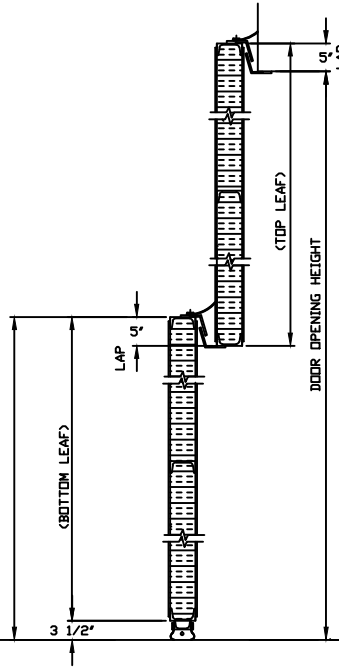

SECTION B-B
(NORMAL CLOSED POSITION)