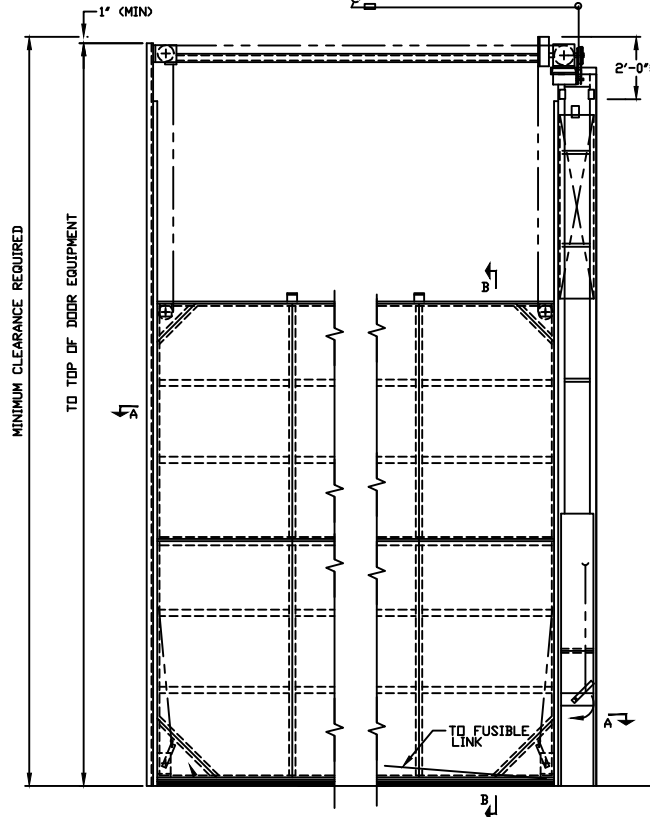

NOTE:- UL LABELED TWO SECTION VERTICAL LIFT DOORS ARE AVAILABLE UP TO 12'-0" WIDEX 10'-0" HEIGHT OPENINGS.
 THE OVERSIZE CERTIFICATE IS AVAILABLE FOR DOOR OPENINGS EXCEEDING 12'-0" BUT NOT 15'-0" IN WIDTH, AND EXCEEDING 10'-0" BUT NOT 12'-6" IN HEIGHT.

NOTE:- THESE DRAWINGS ARE FOR REFERENCE ONLY CONSULT MANUFACTURER PRIOR TO ANY USE OR REPRODUCTION

CLEARANCE AREA REQUIRED FOR DOOR OPERATOR

INTERIOR ELEVATION
 TWO LEAF VERTICAL LIFT DOOR
 UL ALABELED FIRE RATED-(UP TO 3HOUR)

SECTION B-B
 (NORMAL CLOSED POSITION)

SECTION B-B
 (CLOSED- FUSIBLE LINK BROKEN)